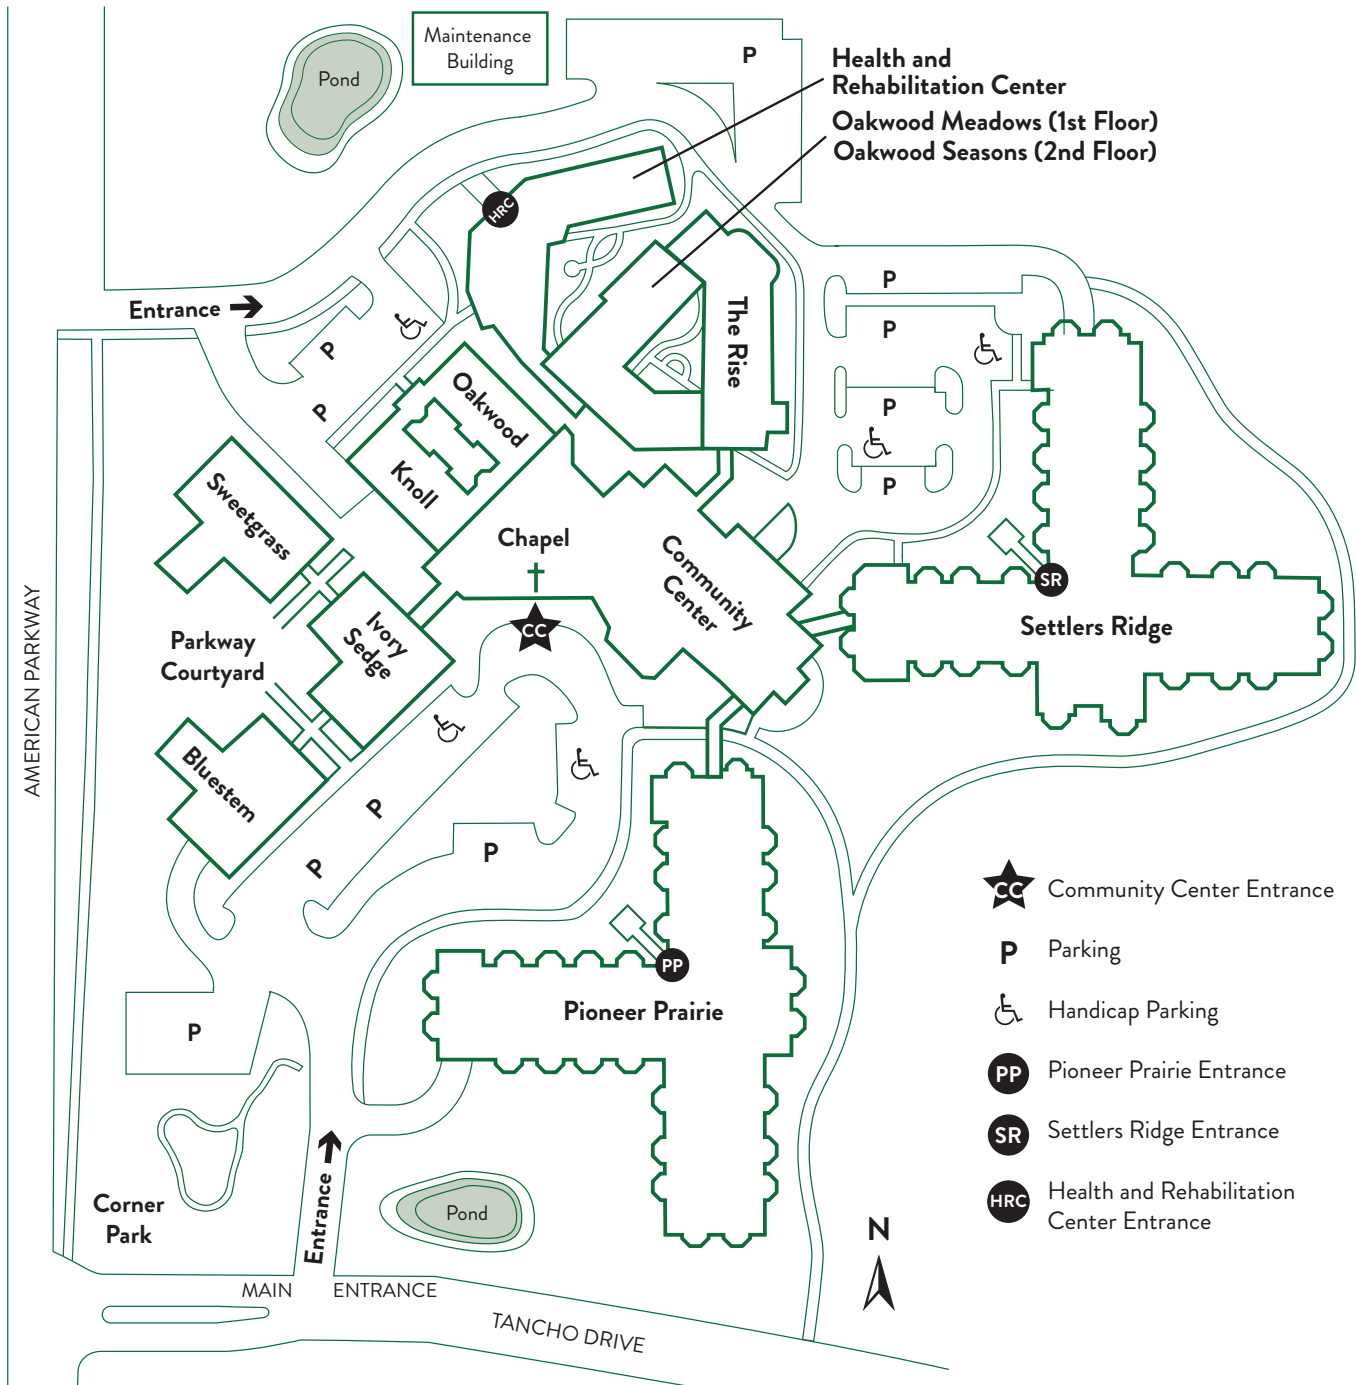

# Campus Map

- Community Center Entrance
- Parking
- Handicap Parking
- Pioneer Prairie Entrance
- Settlers Ridge Entrance
- Health and Rehabilitation Center Entrance

Campus Map

OAKWOOD VILLAGE

**PRAIRIE RIDGE**

Life on the rise

Oakwood Village Prairie Ridge  
5565 Tancho Drive, Madison, WI 53718

608-230-4580  
[www.oakwoodvillage.net](http://www.oakwoodvillage.net)

An Oakwood Lutheran Senior Ministries community sponsored by 37 Lutheran congregations.