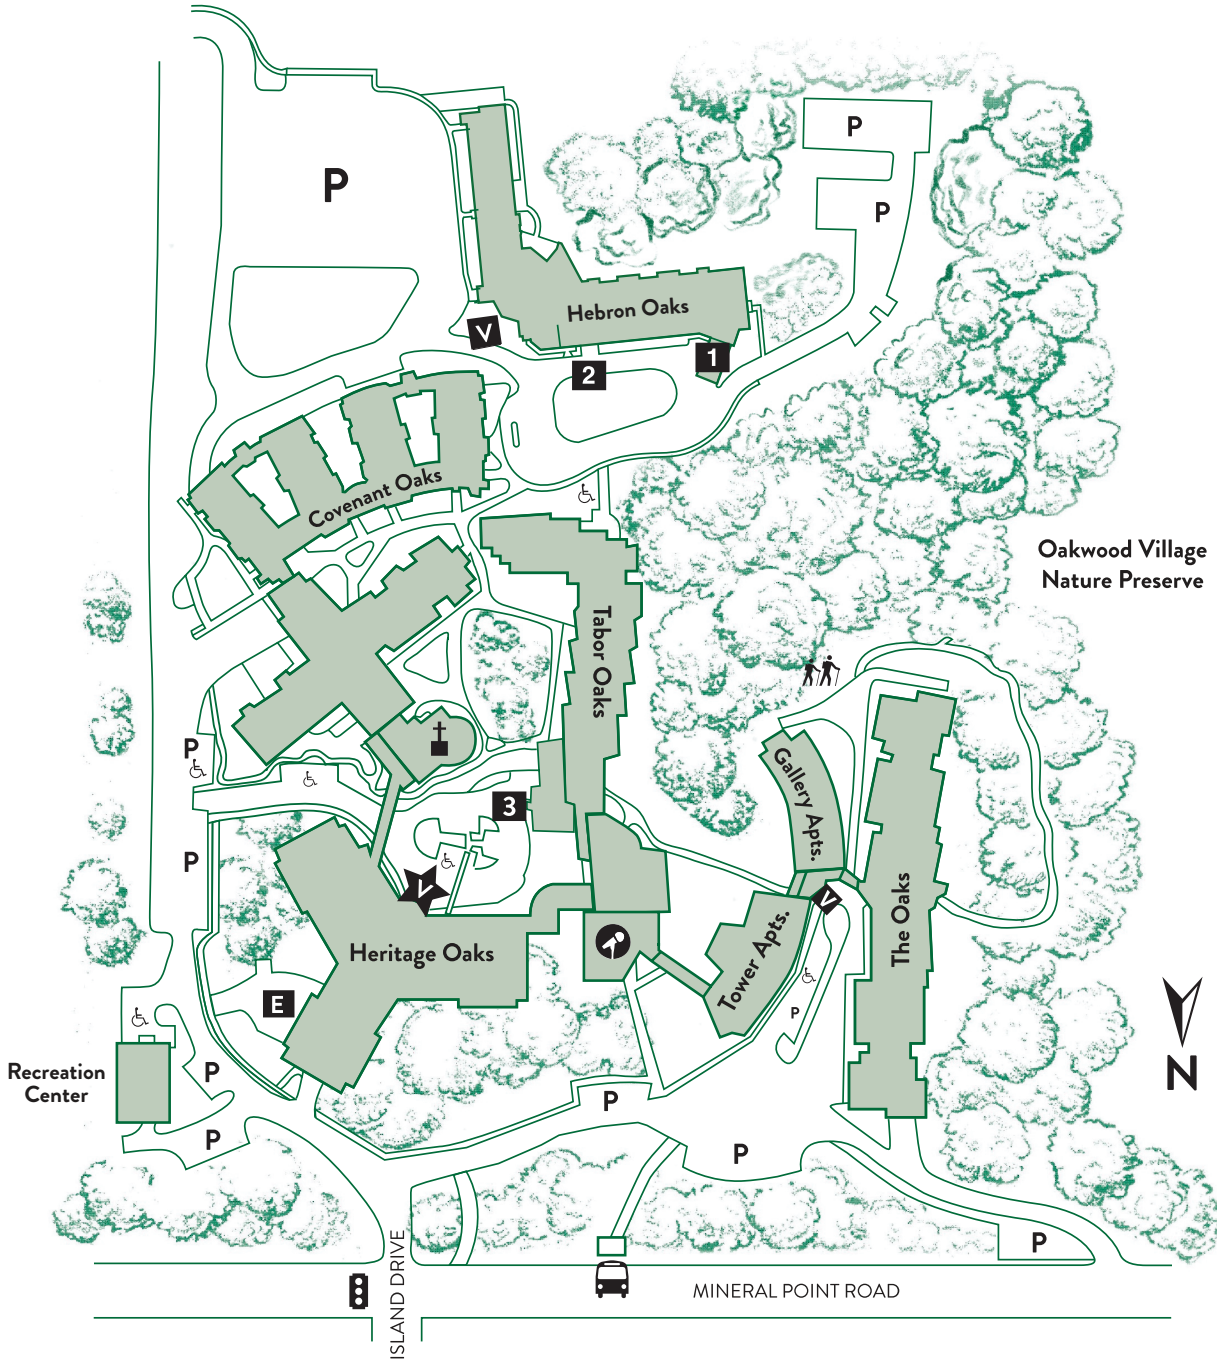

# Campus Map

-  Main Visitor Entrance
-  Visitor Entrance
-  Main Loading Dock
-  Ambulance Bay
-  Delivery Bay
-  Resurrection Chapel
-  Entrance to Underground Visitor Parking
-  Center for Arts and Education
-  Bus Stop
-  Parking
-  Handicap Parking
-  Public Entrance to Nature Preserve

Campus Map

OAKWOOD VILLAGE

UNIVERSITY WOODS

Life's explorations continued

Oakwood Village University Woods  
6205 Mineral Point Road, Madison, WI 53705

608-230-4580  
www.oakwoodvillage.net

An Oakwood Lutheran Senior Ministries community sponsored by 37 Lutheran congregations.