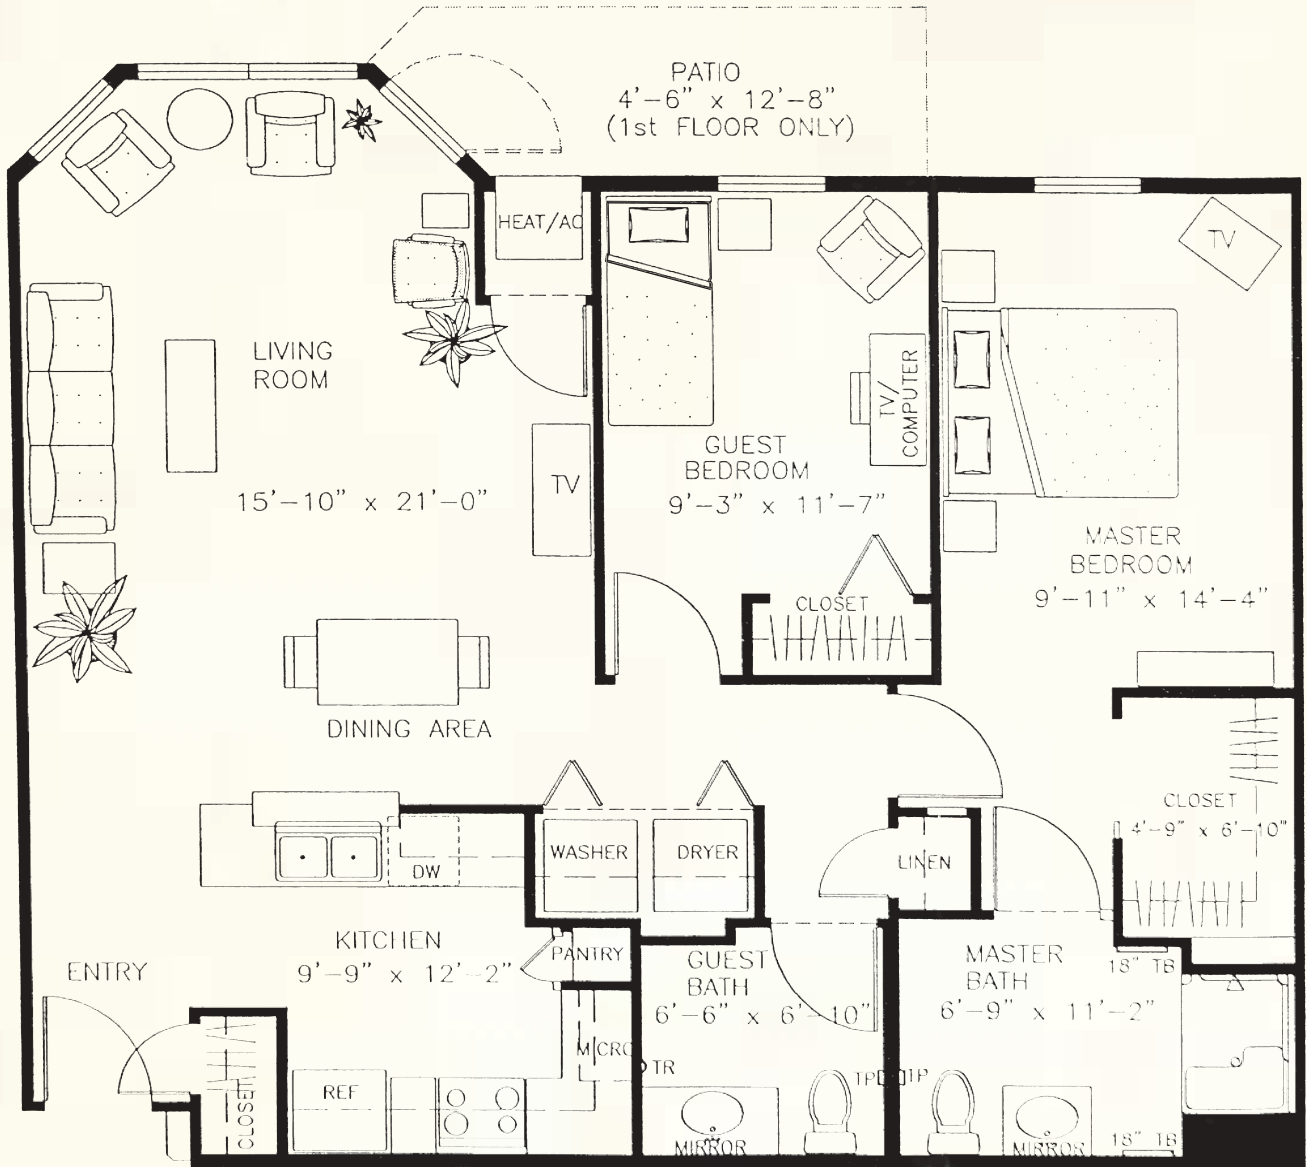

OAKWOOD VILLAGE PRAIRIE RIDGE

STYLE A

Floor plan shown is representative. Individual apartments may vary slightly depending on location within building.

1,065 sq. ft.

2 bedroom, 1.5 bathroom

Vaulted ceiling (4th floor)

Private patio (1st floor)